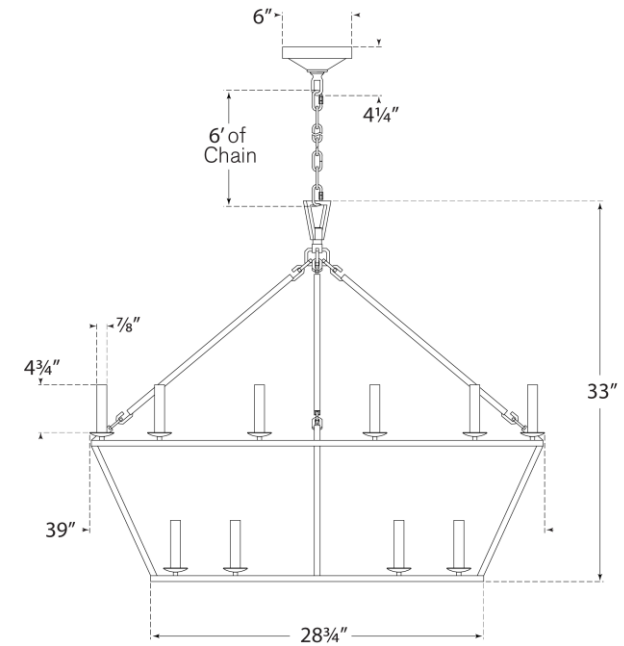

## Darlana Large Two-Tiered Ring Chandelier

Item # CHC 5179PN

Designer: Chapman & Myers

Height: 33"

Width: 40"

Canopy: 6" Round

Finishes: AI, GI, PN

Socket: 20 - E12 Candelabra

Wattage: 20 - 40 C

©EFC DESIGNS

CHC5179