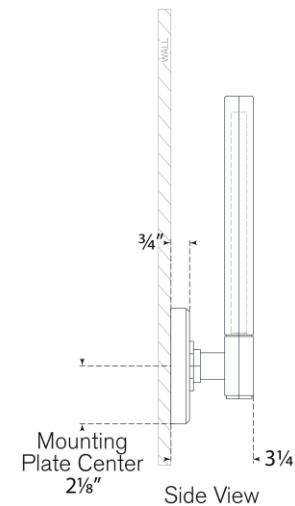

TEAR SHEET

Hawthorne 13" Single Bath Light

Item # CHD 2040BZ-WG

Designer: Chapman & Myers

Height: 12.5"

Width: 2.5"

Extension: 3.25"

Backplate: 2.5" x 4.25" Rectangle

Finishes: AB, BZ, PN

Glass Options: WG

Lightsource: Dedicated LED

Wattage: 5w (600lm)

Weight: 2 Pounds

Note: UL Only | Requires Smaller Outlet Box

Top View

Side View

Front View