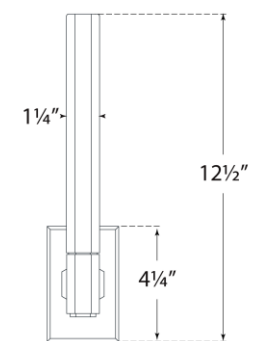

TEAR SHEET

Hawthorne 13" Single Bath Light

Item # CHD 2040BZ-WG

Designer: Chapman & Myers

Height: 12.5"

Width: 2.5"

Extension: 3.25"

Backplate: 2.5" x 4.25" Rectangle

Finishes: AB, BZ, PN

Glass Options: WG

Lightsource: Dedicated LED

Wattage: 5w (600lm)

Weight: 2 Pounds

Note: UL Only | Requires Smaller Outlet Box

Top View

Side View