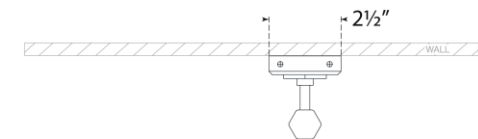

TEAR SHEET

Hawthorne 13" Single Bath Light

Item # CHD 2040BZ-WG

Designer: Chapman & Myers

Height: 12.5"

Width: 2.5"

Extension: 3.25"

Backplate: 2.5" x 4.25" Rectangle

Finishes: AB, BZ, PN

Glass Options: WG

Lightsource: Dedicated LED

Wattage: 5w (600lm)

Weight: 2 Pounds

Note: UL Only | Requires Smaller Outlet Box

Top View

Side View