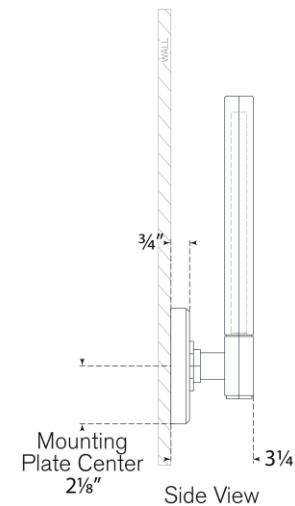

TEAR SHEET

Hawthorne 13" Single Bath Light

Item # CHD 2040PN-WG

Designer: Chapman & Myers

Height: 12.5"

Width: 2.5"

Extension: 3.25"

Backplate: 2.5" x 4.25" Rectangle

Finishes: AB, BZ, PN

Glass Options: WG

Lightsource: Dedicated LED

Wattage: 5w (600lm)

Weight: 2 Pounds

Note: UL Only | Requires Smaller Outlet Box

Top View

Side View

Front View