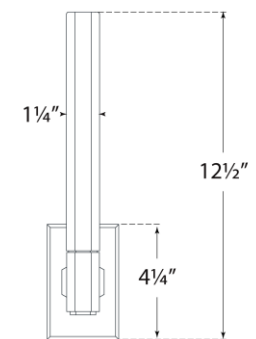

TEAR SHEET

Hawthorne 13" Single Bath Light

Item # CHD 2040PN-WG

Designer: Chapman & Myers

Height: 12.5"

Width: 2.5"

Extension: 3.25"

Backplate: 2.5" x 4.25" Rectangle

Finishes: AB, BZ, PN

Glass Options: WG

Lightsource: Dedicated LED

Wattage: 5w (600lm)

Weight: 2 Pounds

Note: UL Only | Requires Smaller Outlet Box

Top View

Side View