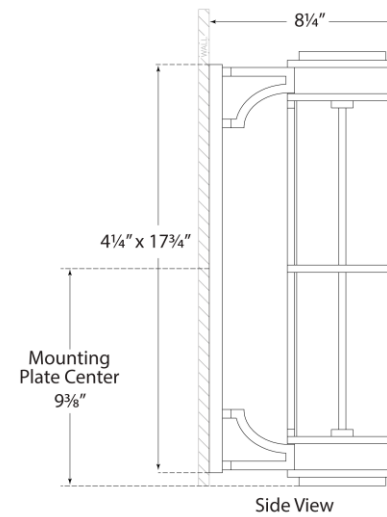

TEAR SHEET

Gracie 19" Linear Sconce

Item # CHD 2486BZ-CG

Designer: Chapman & Myers

Height: 18.75"

Width: 4.75"

Extension: 8.25"

Backplate: 4.25" x 17.75" Rectangle

Finishes: AB, AN, BZ, PN

Glass Options: CG

Lightsource: Dedicated LED

Wattage: 18w (1800lm)

Weight: 11 Pounds

Side View

Front View