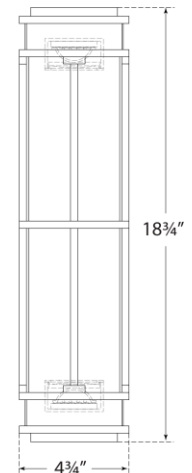

TEAR SHEET

Gracie 19" Linear Sconce

Item # CHD 2486BZ-CG

Designer: Chapman & Myers

Height: 18.75"

Width: 4.75"

Extension: 8.25"

Backplate: 4.25" x 17.75" Rectangle

Finishes: AB, AN, BZ, PN

Glass Options: CG

Lightsource: Dedicated LED

Wattage: 18w (1800lm)

Weight: 11 Pounds

Side View

Front View