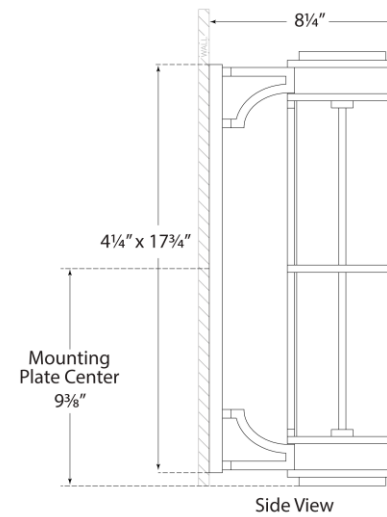

TEAR SHEET

Gracie 19" Linear Sconce

Item # CHD 2486PN-CG

Designer: Chapman & Myers

Height: 18.75"

Width: 4.75"

Extension: 8.25"

Backplate: 4.25" x 17.75" Rectangle

Finishes: AB, AN, BZ, PN

Glass Options: CG

Lightsource: Dedicated LED

Wattage: 18w (1800lm)

Weight: 11 Pounds

Side View

Front View