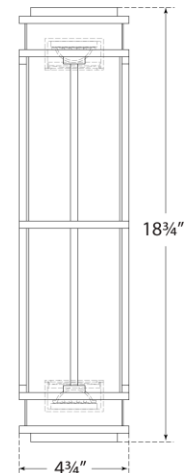

TEAR SHEET

Gracie 19" Linear Sconce

Item # CHD 2486PN-CG

Designer: Chapman & Myers

Height: 18.75"

Width: 4.75"

Extension: 8.25"

Backplate: 4.25" x 17.75" Rectangle

Finishes: AB, AN, BZ, PN

Glass Options: CG

Lightsource: Dedicated LED

Wattage: 18w (1800lm)

Weight: 11 Pounds

Side View

Front View