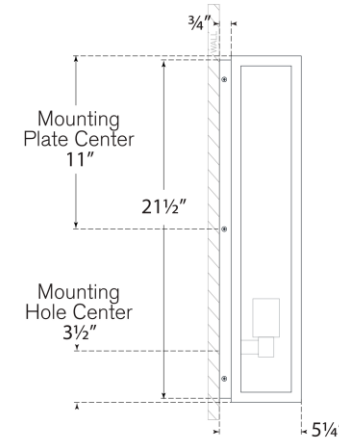

TEAR SHEET

Fresno Large Tall 3/4 Wall Lantern

Item # CHO 2942AI-CG

Designer: Chapman & Myers

Height: 22"

Width: 5.5"

Extension: 5.25"

Backplate: 4" x 21.5" Rectangle

Finishes: AI

Glass Options: CG

Socket: E26 Keyless

Wattage: 8 LED T10

Weight: 9 Pounds

Front View

Side View

Front View