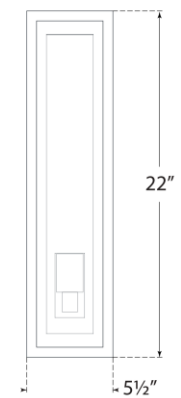

TEAR SHEET

Fresno Large Tall 3/4 Wall Lantern

Item # CHO 2942AI-CG

Designer: Chapman & Myers

Height: 22"

Width: 5.5"

Extension: 5.25"

Backplate: 4" x 21.5" Rectangle

Finishes: AI

Glass Options: CG

Socket: E26 Keyless

Wattage: 8 LED T10

Weight: 9 Pounds

Front View

Side View

Front View