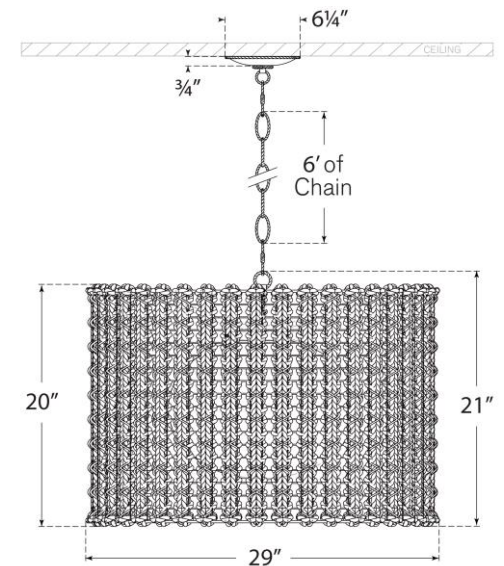

TEAR SHEET

Catania 30" Braided Hanging Shade

Item # FW 5030AB/WG-CR

Designer: Fisher Weisman

Height: 21"

Width: 29"

Canopy: 6.25" Round

Finishes: AB, BZ, PN

Glass Options: WG

Socket: E26 Keyless

Wattage: 15 LED A19

Weight: 24 Pounds

Note: UL Only

Top View

Front View