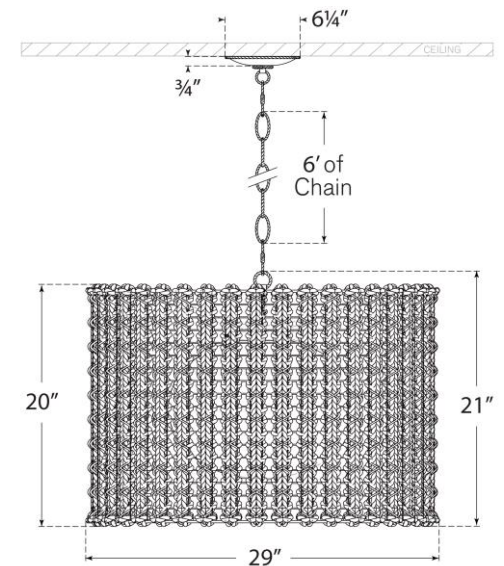

TEAR SHEET

Catania 30" Braided Hanging Shade

Item # FW 5030BZ/WG-CR

Designer: Fisher Weisman

Height: 21"

Width: 29"

Canopy: 6.25" Round

Finishes: AB, BZ, PN

Glass Options: WG

Socket: E26 Keyless

Wattage: 15 LED A19

Weight: 24 Pounds

Note: UL Only

Top View

Front View