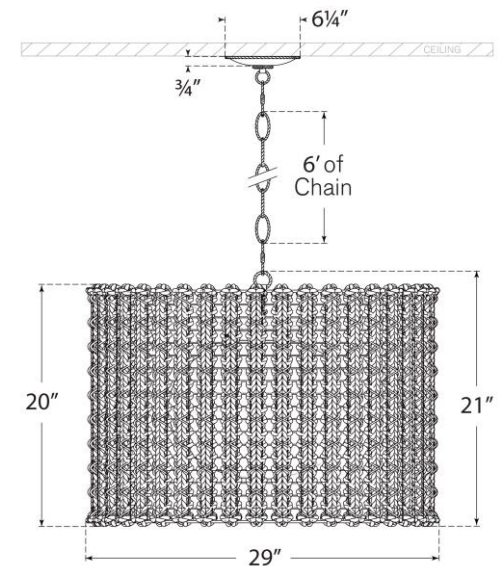

TEAR SHEET

Catania 30" Braided Hanging Shade

Item # FW 5030PN/WG-CR

Designer: Fisher Weisman

Height: 21"

Width: 29"

Canopy: 6.25" Round

Finishes: AB, BZ, PN

Glass Options: WG

Socket: E26 Keyless

Wattage: 15 LED A19

Weight: 24 Pounds

Note: UL Only

Top View

Front View