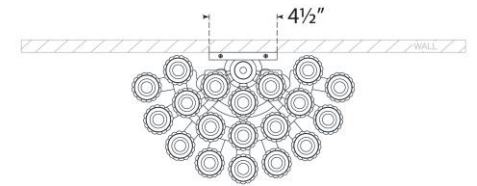

TEAR SHEET

Lorelei Large Waterfall Sconce

Item # JN 2250PN-CG

Designer: Julie Neill

Height: 22"

Width: 14.75"

Extension: 8.75"

Backplate: 4.5" x 11.5" Rectangle

Finishes: G, PN

Glass Options: CG

Socket: 4 - E12 Candelabra

Wattage: 4 - 5.5 LED C11

Weight: 12 Pounds

Bottom View

Side View

Front View