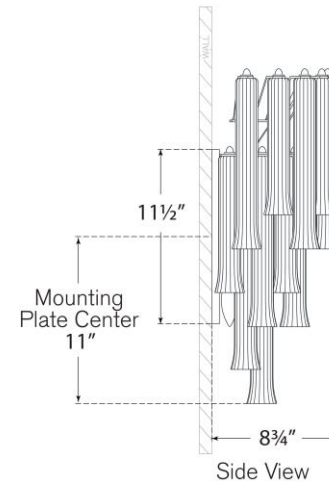

TEAR SHEET

Lorelei Large Waterfall Sconce

Item # JN 2250PN-CG

Designer: Julie Neill

Height: 22"

Width: 14.75"

Extension: 8.75"

Backplate: 4.5" x 11.5" Rectangle

Finishes: G, PN

Glass Options: CG

Socket: 4 - E12 Candelabra

Wattage: 4 - 5.5 LED C11

Weight: 12 Pounds

Bottom View

Side View

Front View