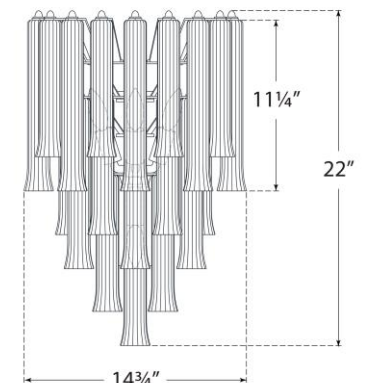

TEAR SHEET

Lorelei Large Waterfall Sconce

Item # JN 2250PN-CG

Designer: Julie Neill

Height: 22"

Width: 14.75"

Extension: 8.75"

Backplate: 4.5" x 11.5" Rectangle

Finishes: G, PN

Glass Options: CG

Socket: 4 - E12 Candelabra

Wattage: 4 - 5.5 LED C11

Weight: 12 Pounds

Bottom View

Side View

Front View