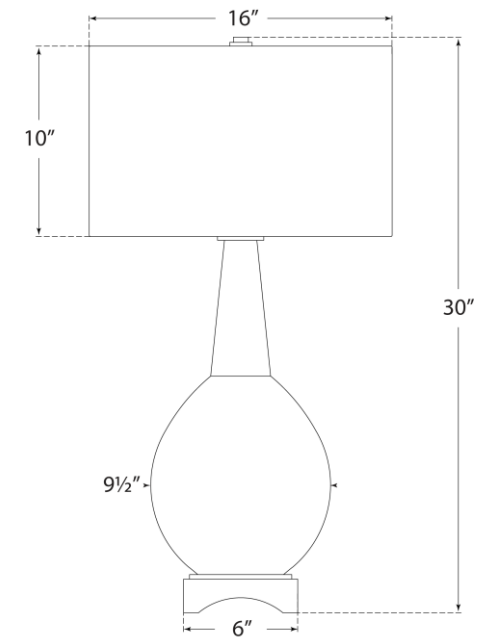

TEAR SHEET

Antoine Large Table Lamp

Item # JN 3605MBB-L

Designer: Julie Neill

Height: 30"

Width: 16"

Base: 6" Square

Finishes: IVO, MBB, PLB

Shade Treatments: L

Shade Details: 16" x 16" x 10"

Socket: E26 Dimmer

Wattage: 100 A19

Weight: 12 Pounds

Note: Reactive Ceramic Glazes Will Vary in Color and Texture

Front View