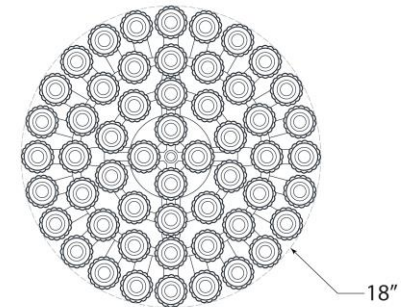

TEAR SHEET

Lorelei 18" Semi-Flush Mount

Item # JN 4250PN-CG

Designer: Julie Neill

Height: 12"

Width: 18"

Canopy: 5" Round

Finishes: G, PN

Glass Options: CG

Socket: 4 - E12 Candelabra

Wattage: 4 - 5.5 LED C11

Weight: 18 Pounds

Front View

Bottom View