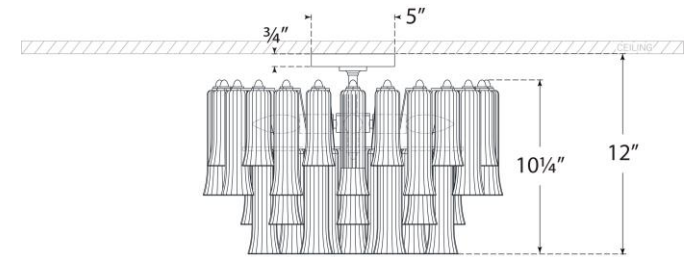

TEAR SHEET

Lorelei 18" Semi-Flush Mount

Item # JN 4250PN-CG

Designer: Julie Neill

Height: 12"

Width: 18"

Canopy: 5" Round

Finishes: G, PN

Glass Options: CG

Socket: 4 - E12 Candelabra

Wattage: 4 - 5.5 LED C11

Weight: 18 Pounds

Front View

Bottom View