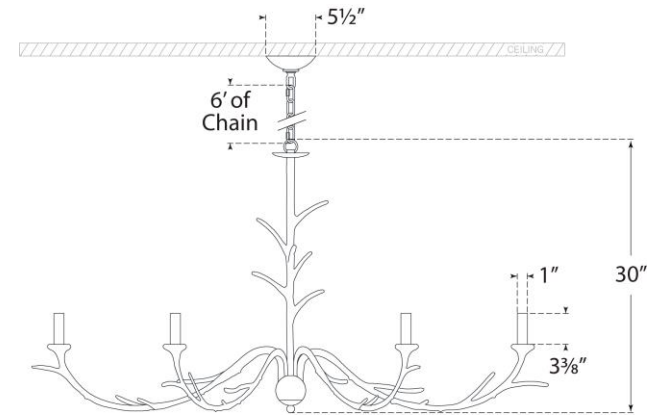

## Iberia Large Chandelier

Item # JN 5076ABL

Designer: Julie Neill

Height: 30"

Width: 57"

Canopy: 5.5" Round

Finishes: ABL, AGL, BSL, PW

Socket: 6 - E12 Candelabra

Wattage: 6 - 40 C11

Weight: 16 Pounds

Side View

Top View(1:3)