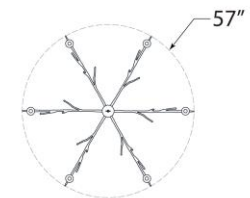

## Iberia Large Chandelier

Item # JN 5076ABL

Designer: Julie Neill

Height: 30"

Width: 57"

Canopy: 5.5" Round

Finishes: ABL, AGL, BSL, PW

Socket: 6 - E12 Candelabra

Wattage: 6 - 40 C11

Weight: 16 Pounds

Side View

Top View(1:3)