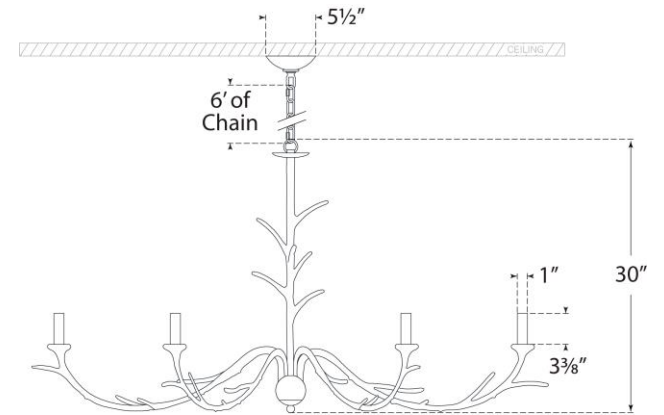

TEAR SHEET

Iberia Large Chandelier

Item # JN 5076AGL

Designer: Julie Neill

Height: 30"

Width: 57"

Canopy: 5.5" Round

Finishes: ABL, AGL, BSL, PW

Socket: 6 - E12 Candelabra

Wattage: 6 - 40 C11

Weight: 16 Pounds

Side View

Top View(1:3)