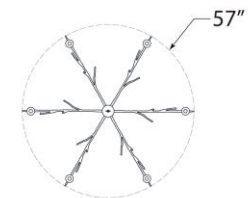

TEAR SHEET

Iberia Large Chandelier

Item # JN 5076AGL

Designer: Julie Neill

Height: 30"

Width: 57"

Canopy: 5.5" Round

Finishes: ABL, AGL, BSL, PW

Socket: 6 - E12 Candelabra

Wattage: 6 - 40 C11

Weight: 16 Pounds

Side View

Top View(1:3)