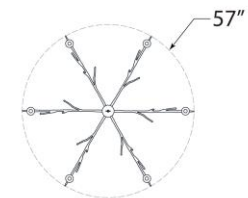

TEAR SHEET

Iberia Large Chandelier

Item # JN 5076BSL

Designer: Julie Neill

Height: 30"

Width: 57"

Canopy: 5.5" Round

Finishes: ABL, AGL, BSL, PW

Socket: 6 - E12 Candelabra

Wattage: 6 - 40 C11

Weight: 16 Pounds

Side View

Top View(1:3)