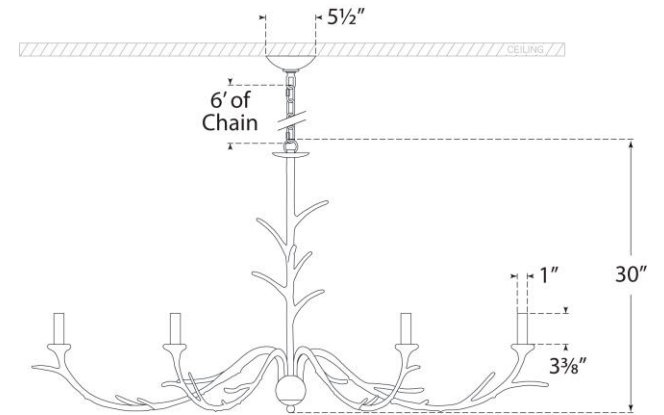

TEAR SHEET

Iberia Large Chandelier

Item # JN 5076BSL

Designer: Julie Neill

Height: 30"

Width: 57"

Canopy: 5.5" Round

Finishes: ABL, AGL, BSL, PW

Socket: 6 - E12 Candelabra

Wattage: 6 - 40 C11

Weight: 16 Pounds

Side View

Top View(1:3)