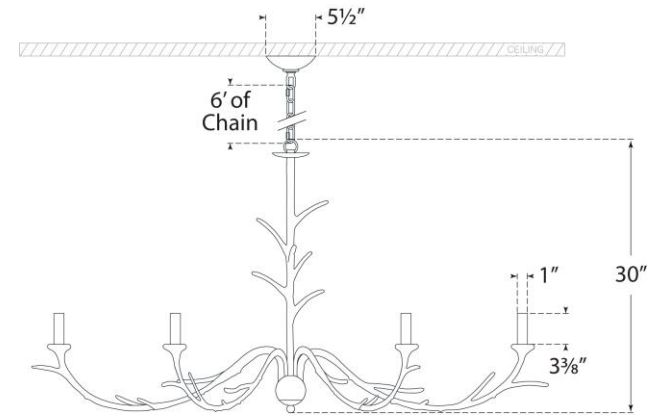

TEAR SHEET

Iberia Large Chandelier

Item # JN 5076PW

Designer: Julie Neill

Height: 30"

Width: 57"

Canopy: 5.5" Round

Finishes: ABL, AGL, BSL, PW

Socket: 6 - E12 Candelabra

Wattage: 6 - 40 C11

Weight: 16 Pounds

Side View

Top View(1:3)