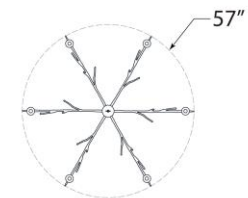

TEAR SHEET

Iberia Large Chandelier

Item # JN 5076PW

Designer: Julie Neill

Height: 30"

Width: 57"

Canopy: 5.5" Round

Finishes: ABL, AGL, BSL, PW

Socket: 6 - E12 Candelabra

Wattage: 6 - 40 C11

Weight: 16 Pounds

Side View

Top View(1:3)