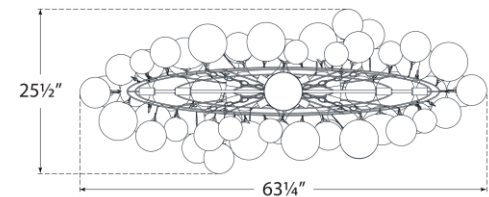

TEAR SHEET

Talia Large Linear Chandelier

Item # JN 5117BSL-CG

Designer: Julie Neill

Height: 24.25"

Width: 25.75" x 63.25"

Canopy: 6" Round

Finishes: BSL, G, PW

Glass Options: CG

Socket: 12 - E12 Candelabra

Wattage: 12 - 6.5 LED B11

Weight: 41 Pounds

Note: Assembly Required

Side View

Top View