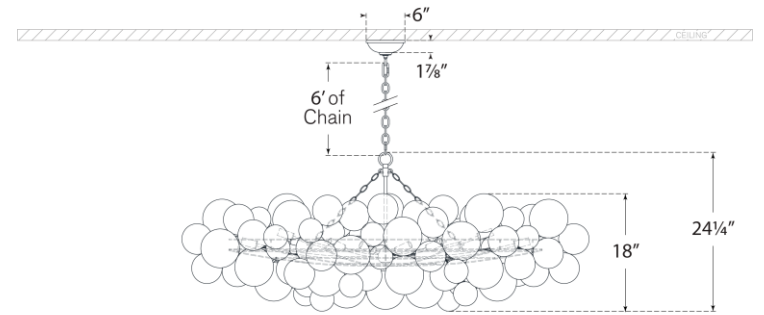

TEAR SHEET

Talia Large Linear Chandelier

Item # JN 5117BSL-CG

Designer: Julie Neill

Height: 24.25"

Width: 25.75" x 63.25"

Canopy: 6" Round

Finishes: BSL, G, PW

Glass Options: CG

Socket: 12 - E12 Candelabra

Wattage: 12 - 6.5 LED B11

Weight: 41 Pounds

Note: Assembly Required

Side View

Top View