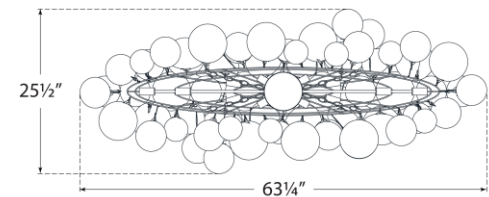

## Talia Large Linear Chandelier

Item # JN 5117G-CG

Designer: Julie Neill

Height: 24.25"

Width: 25.75" x 63.25"

Canopy: 6" Round

Finishes: BSL, G, PW

Glass Options: CG

Socket: 12 - E12 Candelabra

Wattage: 12 - 6.5 LED B11

Weight: 41 Pounds

Note: Assembly Required

Side View

Top View