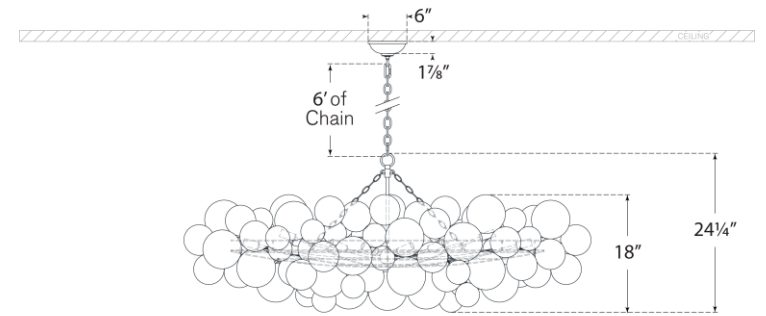

## Talia Large Linear Chandelier

Item # JN 5117G-CG

Designer: Julie Neill

Height: 24.25"

Width: 25.75" x 63.25"

Canopy: 6" Round

Finishes: BSL, G, PW

Glass Options: CG

Socket: 12 - E12 Candelabra

Wattage: 12 - 6.5 LED B11

Weight: 41 Pounds

Note: Assembly Required

Side View

Top View