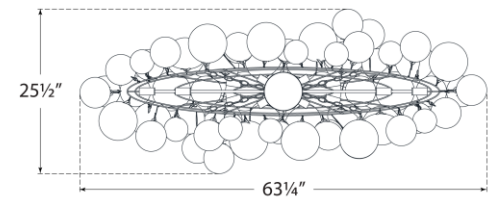

TEAR SHEET

Talia Large Linear Chandelier

Item # JN 5117PW-CG

Designer: Julie Neill

Height: 24.25"

Width: 25.75" x 63.25"

Canopy: 6" Round

Finishes: BSL, G, PW

Glass Options: CG

Socket: 12 - E12 Candelabra

Wattage: 12 - 6.5 LED B11

Weight: 41 Pounds

Note: Assembly Required

Side View

Top View