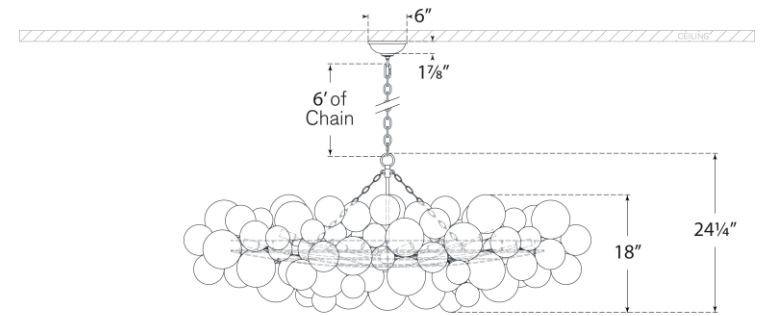

TEAR SHEET

Talia Large Linear Chandelier

Item # JN 5117PW-CG

Designer: Julie Neill

Height: 24.25"

Width: 25.75" x 63.25"

Canopy: 6" Round

Finishes: BSL, G, PW

Glass Options: CG

Socket: 12 - E12 Candelabra

Wattage: 12 - 6.5 LED B11

Weight: 41 Pounds

Note: Assembly Required

Side View

Top View