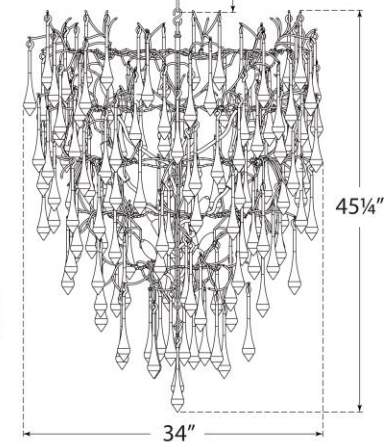

TEAR SHEET

Rayne 34" Entry Chandelier

Item # JN 5222GI-CG

Designer: Julie Neill

Fixture Height: 45.25"

Width: 34"

Canopy: 5.5" Round

Finishes: GI

Glass Options: CG

Socket: 10 - E12 Candelabra

Wattage: 10 - 6.5 LED B11

Weight: 36 Pounds

Note: UL Only | Assembly Required

Top View

Front View