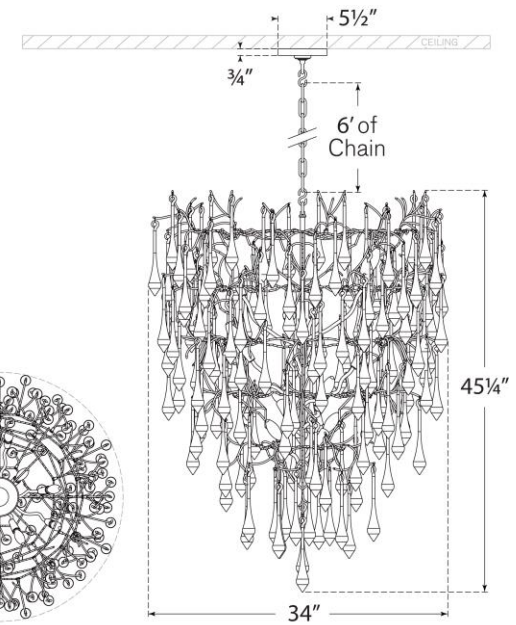

TEAR SHEET

Rayne 34" Entry Chandelier

Item # JN 5222GI-CG

Designer: Julie Neill

Fixture Height: 45.25"

Width: 34"

Canopy: 5.5" Round

Finishes: GI

Glass Options: CG

Socket: 10 - E12 Candelabra

Wattage: 10 - 6.5 LED B11

Weight: 36 Pounds

Note: UL Only | Assembly Required

Top View

Front View