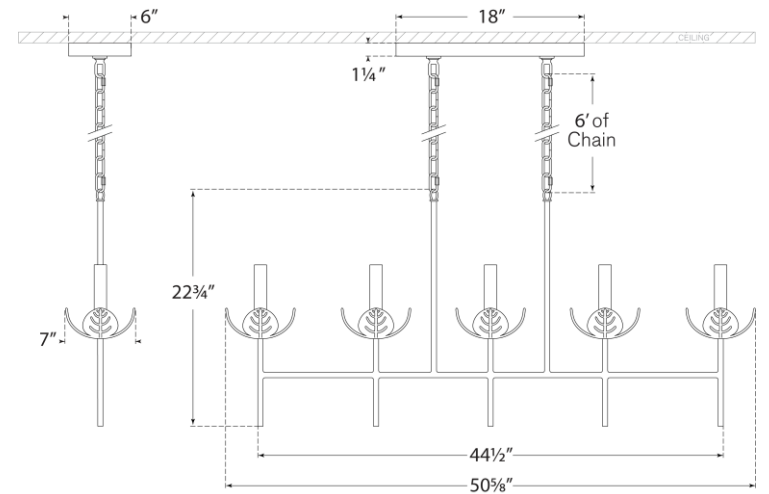

SPEC SHEET

Illana Large Linear Chandelier

Item # JN 5630PW

Designer: Julie Neill

Height: 22.75"

Width: 50.5" x 7"

Canopy: 6" x 18" Rectangle

Finishes: AGL, BSL, PW

Shade Treatments: N/A, L

Socket: 5 - E12 Candelabra

Wattage: 5 - 60 C

Side View

Front View