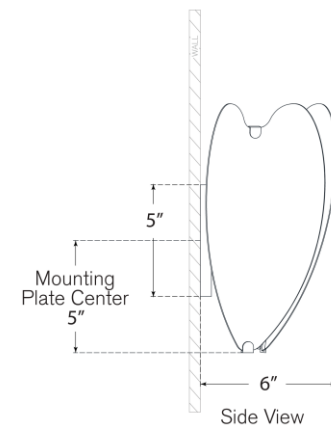

## Danes Small Sconce

Item # KS 2130G

Designer: kate spade new york

Height: 11.25"

Width: 9.5"

Extension: 6"

Backplate: 4.25" x 5" Rectangle

Finishes: BLK/G, G, PN, WHT/G

Socket: 2 - E12 Candelabra

Wattage: 2 - 6.5 LED B11

Weight: 4 Pounds

Top View

Side View

Front View