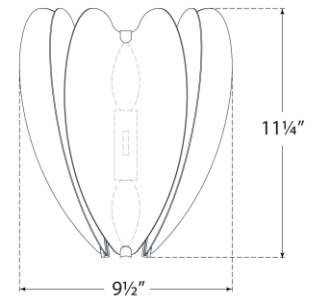

## Danes Small Sconce

Item # KS 2130G

Designer: kate spade new york

Height: 11.25"

Width: 9.5"

Extension: 6"

Backplate: 4.25" x 5" Rectangle

Finishes: BLK/G, G, PN, WHT/G

Socket: 2 - E12 Candelabra

Wattage: 2 - 6.5 LED B11

Weight: 4 Pounds

Top View

Side View

Front View