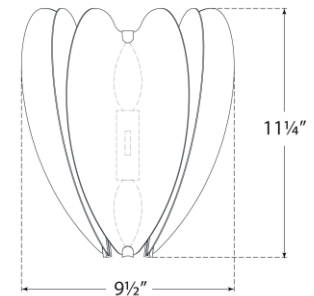

TEAR SHEET

Danes Small Sconce

Item # KS 2130PN

Designer: kate spade new york

Height: 11.25"

Width: 9.5"

Extension: 6"

Backplate: 4.25" x 5" Rectangle

Finishes: BLK/G, G, PN, WHT/G

Socket: 2 - E12 Candelabra

Wattage: 2 - 6.5 LED B11

Weight: 4 Pounds

Top View

Side View

Front View