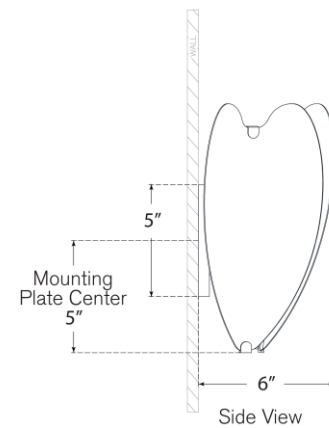

TEAR SHEET

Danes Small Sconce

Item # KS 2130PN

Designer: kate spade new york

Height: 11.25"

Width: 9.5"

Extension: 6"

Backplate: 4.25" x 5" Rectangle

Finishes: BLK/G, G, PN, WHT/G

Socket: 2 - E12 Candelabra

Wattage: 2 - 6.5 LED B11

Weight: 4 Pounds

Top View

Side View

Front View