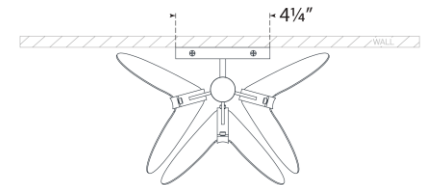

TEAR SHEET

Danes Small Sconce

Item # KS 2130PN

Designer: kate spade new york

Height: 11.25"

Width: 9.5"

Extension: 6"

Backplate: 4.25" x 5" Rectangle

Finishes: BLK/G, G, PN, WHT/G

Socket: 2 - E12 Candelabra

Wattage: 2 - 6.5 LED B11

Weight: 4 Pounds

Top View

Side View

Front View