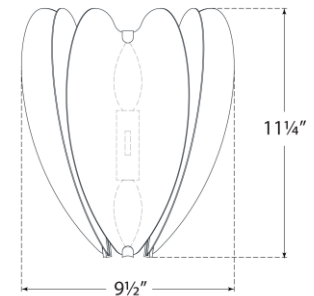

# TEAR SHEET

**Danes Small Sconce**  
Item # KS 2130WHT/G

Designer: kate spade new york

Height: 11.25"

Width: 9.5"

Extension: 6"

Backplate: 4.25" x 5" Rectangle

Finishes: BLK/G, G, PN, WHT/G

Socket: 2 - E12 Candelabra

Wattage: 2 - 6.5 LED B11

Weight: 4 Pounds

Top View

Side View

Front View