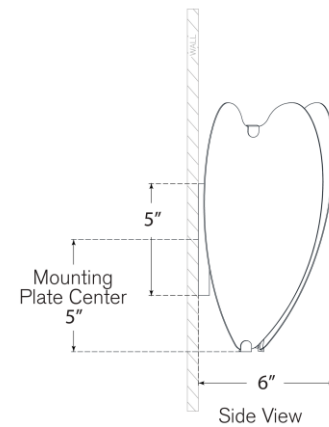

# TEAR SHEET

**Danes Small Sconce**  
Item # KS 2130WHT/G

Designer: kate spade new york

Height: 11.25"

Width: 9.5"

Extension: 6"

Backplate: 4.25" x 5" Rectangle

Finishes: BLK/G, G, PN, WHT/G

Socket: 2 - E12 Candelabra

Wattage: 2 - 6.5 LED B11

Weight: 4 Pounds

Top View

Side View

Front View