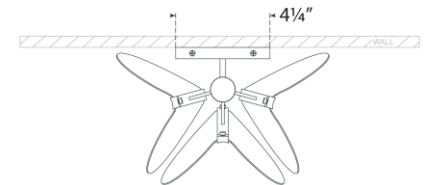

# TEAR SHEET

**Danes Small Sconce**  
Item # KS 2130WHT/G

Designer: kate spade new york

Height: 11.25"

Width: 9.5"

Extension: 6"

Backplate: 4.25" x 5" Rectangle

Finishes: BLK/G, G, PN, WHT/G

Socket: 2 - E12 Candelabra

Wattage: 2 - 6.5 LED B11

Weight: 4 Pounds

Top View

Side View

Front View