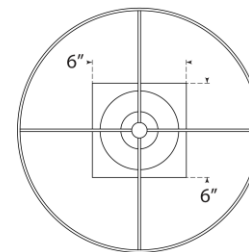

TEAR SHEET

Grayson Stacked Table Lamp

Item # KS 3945CG/BLK-L

Designer: kate spade new york

Height: 27.75"

Width: 15.5"

Base: 6" Square

Finishes: CG/BLK, CG/CRE

Shade Treatments: L

Shade Details: 15.5" x 15.5" x 12.25"

Socket: E26 Keyless w/ Line Switch

Wattage: 100 A19

Weight: 29 Pounds

Top View

Front View