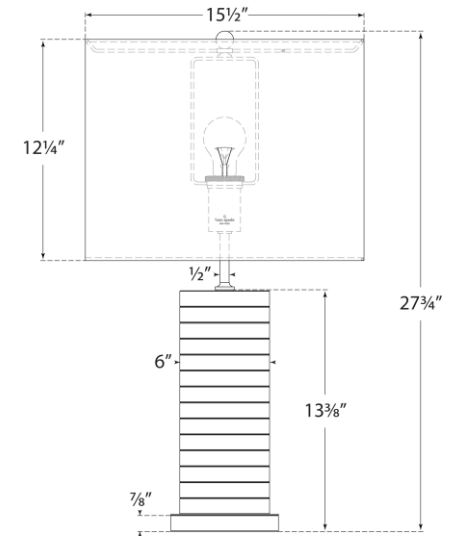

TEAR SHEET

Grayson Stacked Table Lamp

Item # KS 3945CG/BLK-L

Designer: kate spade new york

Height: 27.75"

Width: 15.5"

Base: 6" Square

Finishes: CG/BLK, CG/CRE

Shade Treatments: L

Shade Details: 15.5" x 15.5" x 12.25"

Socket: E26 Keyless w/ Line Switch

Wattage: 100 A19

Weight: 29 Pounds

Top View

Front View