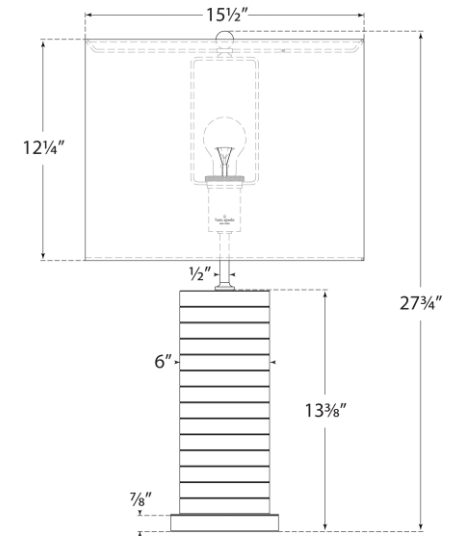

TEAR SHEET

Grayson Stacked Table Lamp

Item # KS 3945CG/CRE-L

Designer: kate spade new york

Height: 27.75"

Width: 15.5"

Base: 6" Square

Finishes: CG/BLK, CG/CRE

Shade Treatments: L

Shade Details: 15.5" x 15.5" x 12.25"

Socket: E26 Keyless w/ Line Switch

Wattage: 100 A19

Weight: 29 Pounds

Top View

Front View