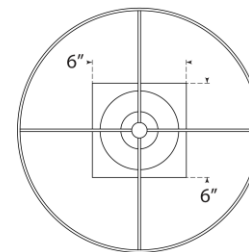

TEAR SHEET

Grayson Stacked Table Lamp

Item # KS 3945CG/CRE-L

Designer: kate spade new york

Height: 27.75"

Width: 15.5"

Base: 6" Square

Finishes: CG/BLK, CG/CRE

Shade Treatments: L

Shade Details: 15.5" x 15.5" x 12.25"

Socket: E26 Keyless w/ Line Switch

Wattage: 100 A19

Weight: 29 Pounds

Top View

Front View