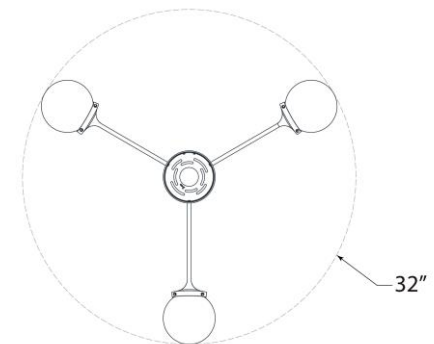

## Prescott Large Semi-Flush Mount

Item # KS 4009PN-WG

Designer: kate spade new york

Height: 14.5"

Width: 28.25"

Canopy: 5" Round

Finishes: BZ, PN, SB

Glass Options: CG, WG

Socket: 4 - E12 Candelabra

Wattage: 4 - 5.5 LED G16.5

Weight: 12 Pounds

Note: UL Only

Front View

Top View