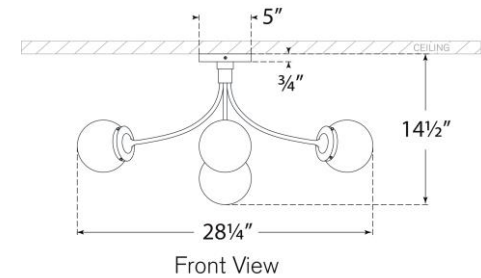

## Prescott Large Semi-Flush Mount

Item # KS 4009PN-WG

Designer: kate spade new york

Height: 14.5"

Width: 28.25"

Canopy: 5" Round

Finishes: BZ, PN, SB

Glass Options: CG, WG

Socket: 4 - E12 Candelabra

Wattage: 4 - 5.5 LED G16.5

Weight: 12 Pounds

Note: UL Only

Front View

Top View