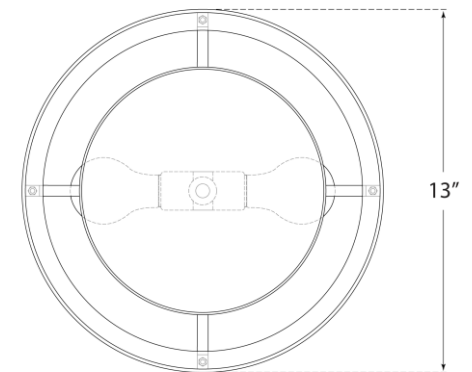

TEAR SHEET

Walker Small Flush Mount

Item # KS 4070BSL-L

Designer: kate spade new york

Height: 7.5"

Width: 13"

Canopy: 8.75" Round

Finishes: BSL, G, LC

Shade Treatments: L, L/BL, NL

Socket: 2 - E26 Keyless

Wattage: 2 - 60 A19

Weight: 4 Pounds

Bottom View