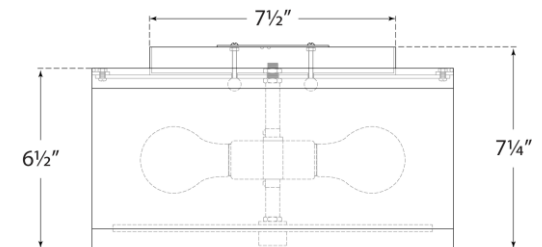

TEAR SHEET

Walker Small Flush Mount

Item # KS 4070BSL-L

Designer: kate spade new york

Height: 7.5"

Width: 13"

Canopy: 8.75" Round

Finishes: BSL, G, LC

Shade Treatments: L, L/BL, NL

Socket: 2 - E26 Keyless

Wattage: 2 - 60 A19

Weight: 4 Pounds

Bottom View