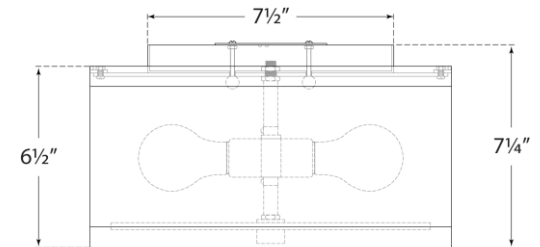

## Walker Small Flush Mount

Item # KS 4070G-L/BL

Designer: kate spade new york

Height: 7.5"

Width: 13"

Canopy: 8.75" Round

Finishes: BSL, G, LC

Shade Treatments: L, L/BL, NL

Socket: 2 - E26 Keyless

Wattage: 2 - 60 A19

Weight: 4 Pounds

Bottom View