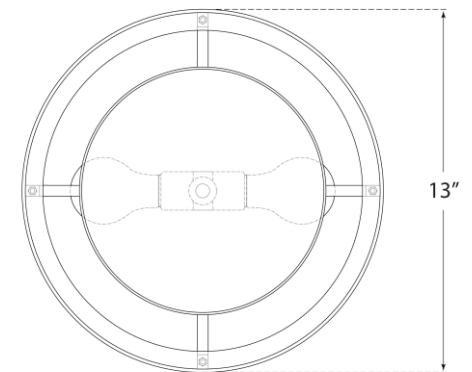

## Walker Small Flush Mount

Item # KS 4070G-L/BL

Designer: kate spade new york

Height: 7.5"

Width: 13"

Canopy: 8.75" Round

Finishes: BSL, G, LC

Shade Treatments: L, L/BL, NL

Socket: 2 - E26 Keyless

Wattage: 2 - 60 A19

Weight: 4 Pounds

Bottom View