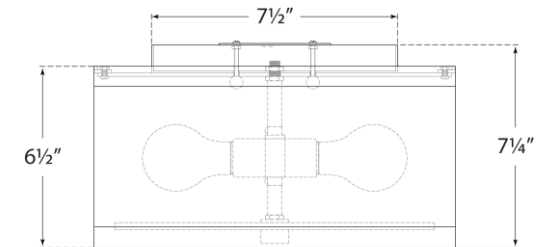

## Walker Small Flush Mount

Item # KS 4070LC-NL

Designer: kate spade new york

Height: 7.5"

Width: 13"

Canopy: 8.75" Round

Finishes: BSL, G, LC

Shade Treatments: L, L/BL, NL

Socket: 2 - E26 Keyless

Wattage: 2 - 60 A19

Weight: 4 Pounds

Bottom View