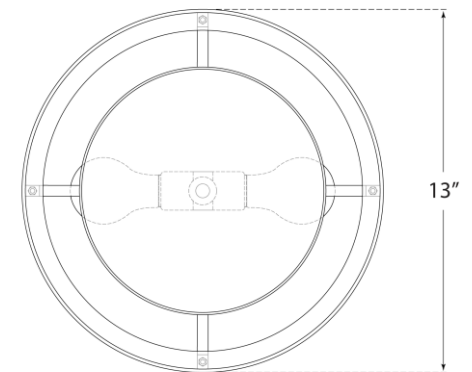

## Walker Small Flush Mount

Item # KS 4070LC-NL

Designer: kate spade new york

Height: 7.5"

Width: 13"

Canopy: 8.75" Round

Finishes: BSL, G, LC

Shade Treatments: L, L/BL, NL

Socket: 2 - E26 Keyless

Wattage: 2 - 60 A19

Weight: 4 Pounds

Bottom View