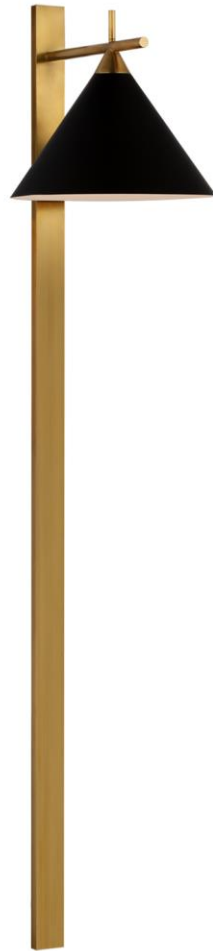

TEAR SHEET

Cleo 56" Statement Sconce

Item # KW 2412AB-BLK

Designer: Kelly Wearstler

Height: 56.25"

Width: 12"

Extension: 13.75"

Backplate: 2" x 56.25" Rectangle

Finishes: AB, PN

Shade Treatments: BLK, WHT

Socket: E26 On-Off

Wattage: 15 LED A19

Weight: 8 Pounds

Note: Portable Only | Cannot be Hard-Wired