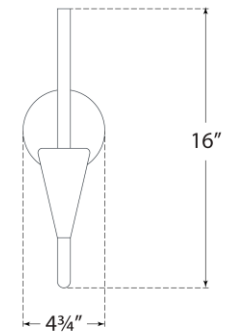

TEAR SHEET

Brassica Medium Sconce

Item # KW 2640PW

Designer: Kelly Wearstler

Height: 16"

Width: 4.75"

Extension: 8.75"

Backplate: 4.5" Round

Finishes: AI, PW

Lightsource: Dedicated LED

Wattage: 6w (500lm)

Weight: 2 Pounds

Top View

Side View

Front View