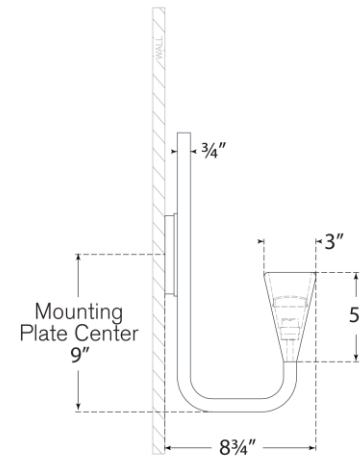

TEAR SHEET

Brassica Medium Sconce

Item # KW 2640PW

Designer: Kelly Wearstler

Height: 16"

Width: 4.75"

Extension: 8.75"

Backplate: 4.5" Round

Finishes: AI, PW

Lightsource: Dedicated LED

Wattage: 6w (500lm)

Weight: 2 Pounds

Top View

Side View

Front View