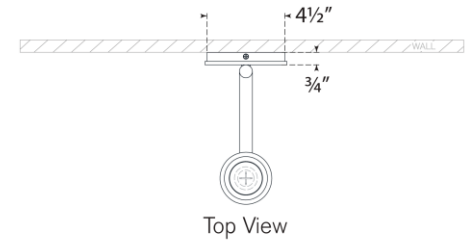

TEAR SHEET

Brassica Medium Sconce

Item # KW 2640PW

Designer: Kelly Wearstler

Height: 16"

Width: 4.75"

Extension: 8.75"

Backplate: 4.5" Round

Finishes: AI, PW

Lightsource: Dedicated LED

Wattage: 6w (500lm)

Weight: 2 Pounds

Top View

Side View

Front View