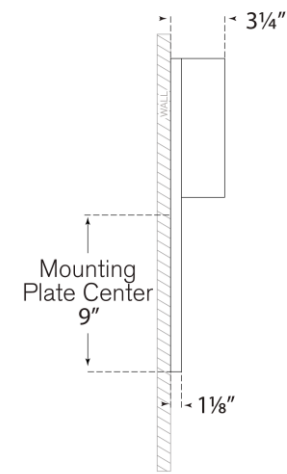

TEAR SHEET

Rega 18" Folded Sconce

Item # KW 2779AB

Designer: Kelly Wearstler

Height: 18"

Width: 5.25"

Extension: 3.25"

Backplate: 4.5" x 18" Rectangle

Finishes: AB, BZ

Lightsource: Dedicated LED

Wattage: 12w (1400lm)

Weight: 5 Pounds

Top View

Side View

Front View