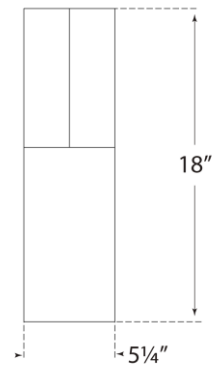

TEAR SHEET

Rega 18" Folded Sconce

Item # KW 2779AB

Designer: Kelly Wearstler

Height: 18"

Width: 5.25"

Extension: 3.25"

Backplate: 4.5" x 18" Rectangle

Finishes: AB, BZ

Lightsource: Dedicated LED

Wattage: 12w (1400lm)

Weight: 5 Pounds

Top View

Side View

Front View