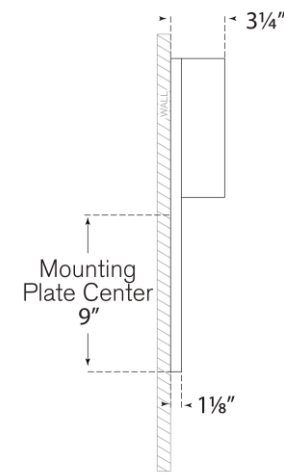

TEAR SHEET

Rega 18" Folded Sconce

Item # KW 2779BZ

Designer: Kelly Wearstler

Height: 18"

Width: 5.25"

Extension: 3.25"

Backplate: 4.5" x 18" Rectangle

Finishes: AB, BZ

Lightsource: Dedicated LED

Wattage: 12w (1400lm)

Weight: 5 Pounds

Top View

Side View

Front View