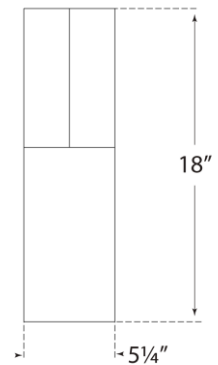

TEAR SHEET

Rega 18" Folded Sconce

Item # KW 2779BZ

Designer: Kelly Wearstler

Height: 18"

Width: 5.25"

Extension: 3.25"

Backplate: 4.5" x 18" Rectangle

Finishes: AB, BZ

Lightsource: Dedicated LED

Wattage: 12w (1400lm)

Weight: 5 Pounds

Top View

Side View

Front View