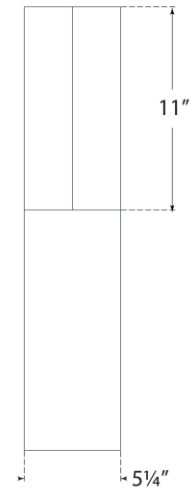

TEAR SHEET

Rega 24" Folded Sconce

Item # KW 2782PN

Designer: Kelly Wearstler

Height: 24"

Width: 5.25"

Extension: 3.25"

Backplate: 4.5" x 24" Rectangle

Finishes: AB, BZ, PN

Lightsource: Dedicated LED

Wattage: 12w (1000lm)

Weight: 6 Pounds

Note: Polished Nickel is not Intended for use Outdoors

Top View

Side View

Front View