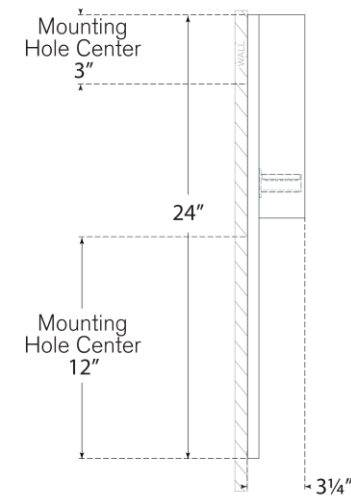

TEAR SHEET

Rega 24" Folded Sconce

Item # KW 2782PN

Designer: Kelly Wearstler

Height: 24"

Width: 5.25"

Extension: 3.25"

Backplate: 4.5" x 24" Rectangle

Finishes: AB, BZ, PN

Lightsource: Dedicated LED

Wattage: 12w (1000lm)

Weight: 6 Pounds

Note: Polished Nickel is not Intended for use Outdoors

Top View

Side View

Front View