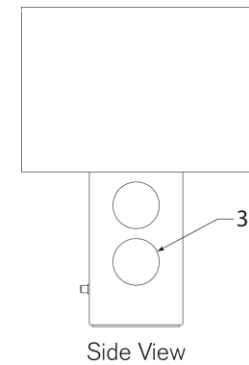

TEAR SHEET

Tiglia Low Table Lamp

Item # KW 3686PW-L

Designer: Kelly Wearstler

Height: 20.5"

Width: 14.75"

Base: 5.625" Round

Finishes: BLK, PW

Shade Treatments: L

Shade Details: 14.75" x 14.75" x 10.5"

Socket: E26 Keyless w/Dimmer on Back of Body

Wattage: 15 LED A19

Weight: 13 Pounds

Side View

Front View

Top View