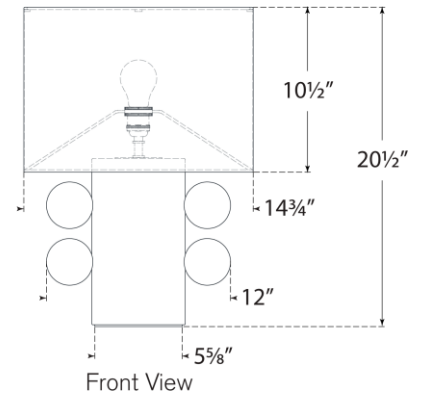

TEAR SHEET

Tiglia Low Table Lamp

Item # KW 3686PW-L

Designer: Kelly Wearstler

Height: 20.5"

Width: 14.75"

Base: 5.625" Round

Finishes: BLK, PW

Shade Treatments: L

Shade Details: 14.75" x 14.75" x 10.5"

Socket: E26 Keyless w/Dimmer on Back of Body

Wattage: 15 LED A19

Weight: 13 Pounds

Side View

Front View

Top View