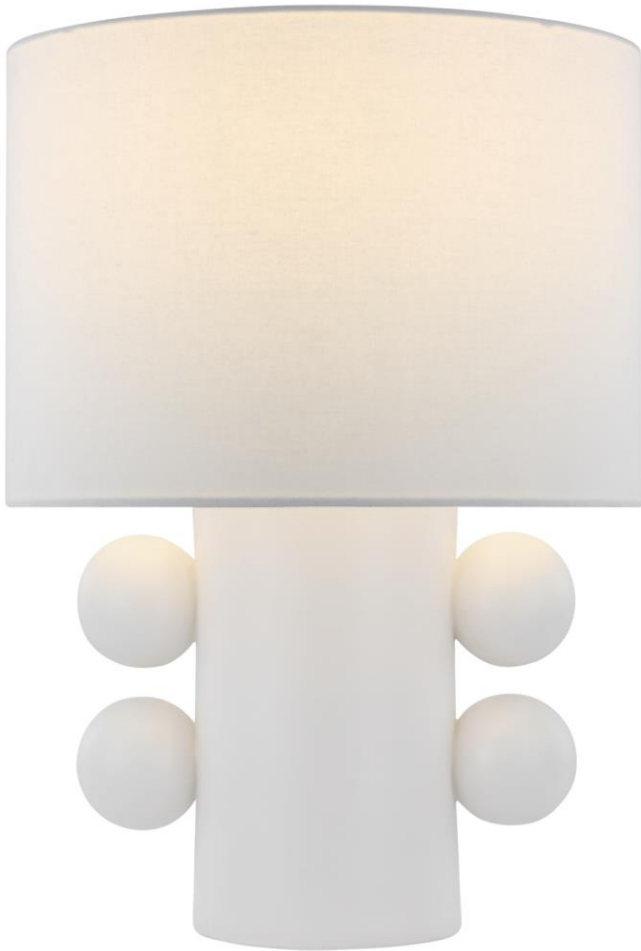

TEAR SHEET

Tiglia Low Table Lamp

Item # KW 3686PW-L

Designer: Kelly Wearstler

Height: 20.5"

Width: 14.75"

Base: 5.625" Round

Finishes: BLK, PW

Shade Treatments: L

Shade Details: 14.75" x 14.75" x 10.5"

Socket: E26 Keyless w/Dimmer on Back of Body

Wattage: 15 LED A19

Weight: 13 Pounds

Side View

Front View

Top View