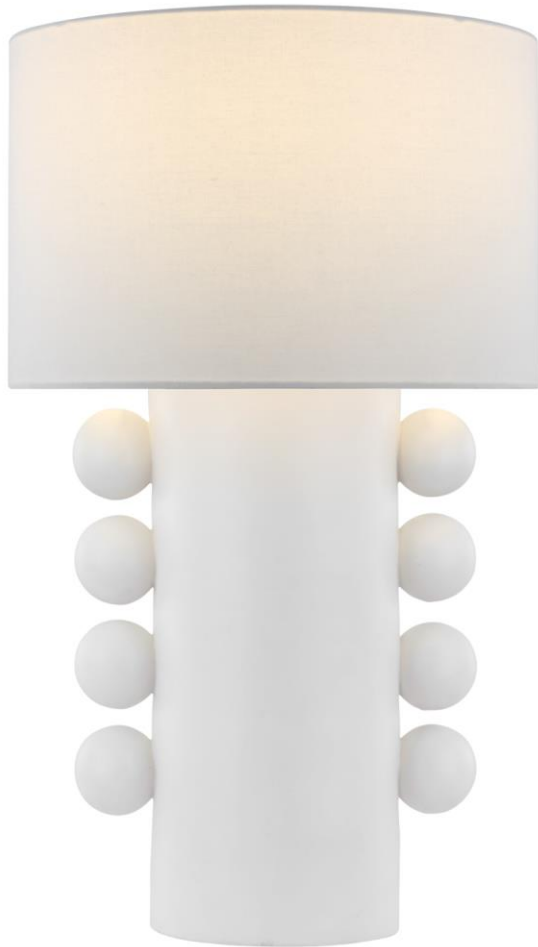

TEAR SHEET

Tiglia Tall Table Lamp

Item # KW 3687PW-L

Designer: Kelly Wearstler

Height: 31"

Width: 18.5"

Base: 8.5" Round

Finishes: BLK, PW

Shade Treatments: L

Shade Details: 18.5" x 18.5" x 12.25"

Socket: E26 Keyless w/ Dimmer at Back of Body

Wattage: 15 LED A19

Weight: 21 Pounds