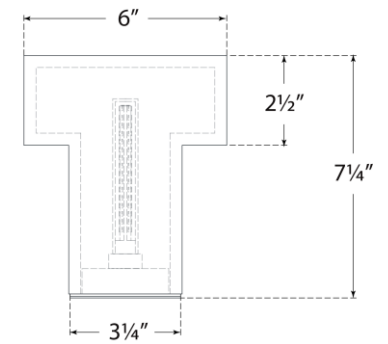

Lightsource: Rechargeable LED w/ Touch Dimmer

Wattage: 3w (120-320lm)

Weight: 6 Pounds

Note: Battery Operated | Alabaster is a Natural Stone | Variations in Color and Texture are Expected

Side View

Front View

Top View