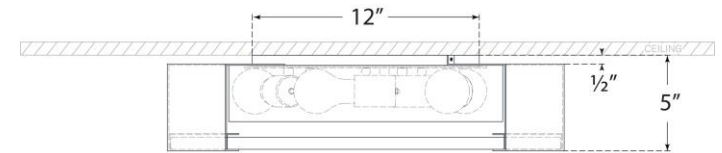

TEAR SHEET

Melange X-Large Flush Mount

Item # KW 4016AB-ALB

Designer: Kelly Wearstler

Height: 5"

Width: 21"

Finishes: AB, BZ, PN

Shade Treatments: ALB

Socket: 5 - E26 Keyless

Wattage: 5 - 15 LED A19

Weight: 36 Pounds

Note: Alabaster is a Natural Stone | Variations in Color and Texture are Expected

Side View

Top View