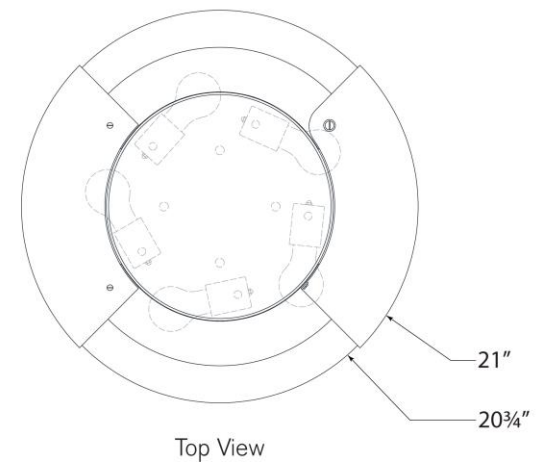

TEAR SHEET

Melange X-Large Flush Mount

Item # KW 4016AB-ALB

Designer: Kelly Wearstler

Height: 5"

Width: 21"

Finishes: AB, BZ, PN

Shade Treatments: ALB

Socket: 5 - E26 Keyless

Wattage: 5 - 15 LED A19

Weight: 36 Pounds

Note: Alabaster is a Natural Stone | Variations in Color and Texture are Expected

Side View

Top View