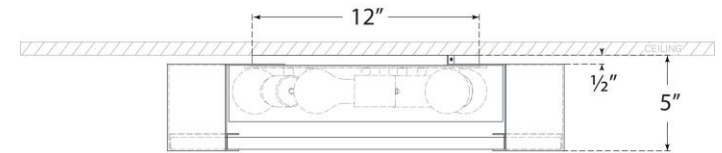

TEAR SHEET

Melange X-Large Flush Mount

Item # KW 4016BZ-ALB

Designer: Kelly Wearstler

Height: 5"

Width: 21"

Finishes: AB, BZ, PN

Shade Treatments: ALB

Socket: 5 - E26 Keyless

Wattage: 5 - 15 LED A19

Weight: 36 Pounds

Note: Alabaster is a Natural Stone | Variations in Color and Texture are Expected

Side View

Top View