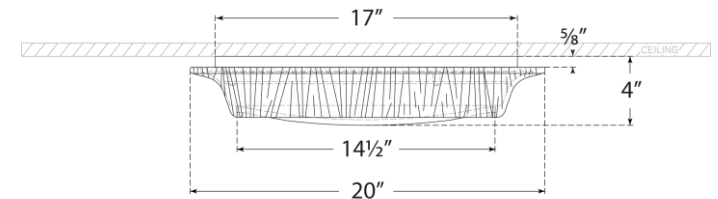

TEAR SHEET

Utopia Large Flush Mount

Item # KW 4033AI-SWG

Designer: Kelly Wearstler

Height: 4"

Width: 20"

Canopy: 17" Round

Finishes: AI, G

Glass Options: SWG

Lightsource: Dedicated LED

Wattage: 45w (3600lm)

Weight: 28 Pounds

Front View