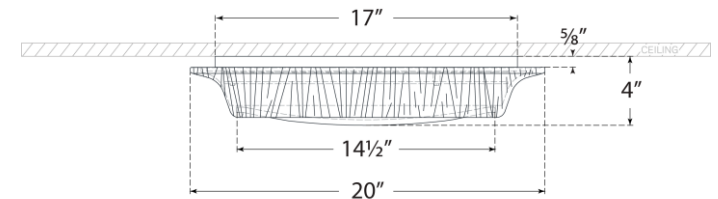

TEAR SHEET

Utopia Large Flush Mount

Item # KW 4033G-SWG

Designer: Kelly Wearstler

Height: 4"

Width: 20"

Canopy: 17" Round

Finishes: AI, G

Glass Options: SWG

Lightsource: Dedicated LED

Wattage: 45w (3600lm)

Weight: 28 Pounds

Front View

Bottom View