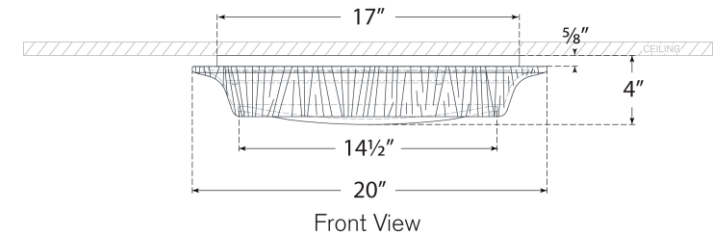

TEAR SHEET

Utopia Large Flush Mount

Item # KW 4033PN-SWG

Designer: Kelly Wearstler

Height: 4"

Width: 20"

Canopy: 17" Round

Finishes: AI, G, PN, PW

Glass Options: SWG

Lightsource: Dedicated LED

Wattage: 45w (3600lm)

Weight: 28 Pounds

Front View

Bottom View