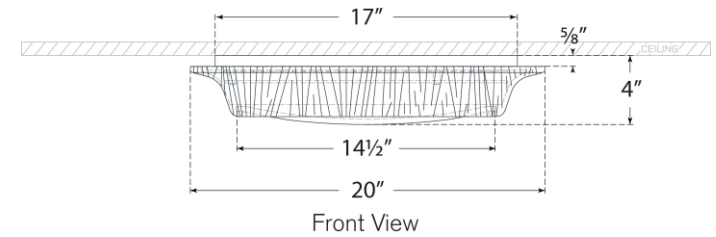

TEAR SHEET

Utopia Large Flush Mount

Item # KW 4033PW-SWG

Designer: Kelly Wearstler

Height: 4"

Width: 20"

Canopy: 17" Round

Finishes: Al, G, PW

Glass Options: SWG

Lightsource: Dedicated LED

Wattage: 45w (3600lm)

Weight: 28 Pounds

Front View

Bottom View