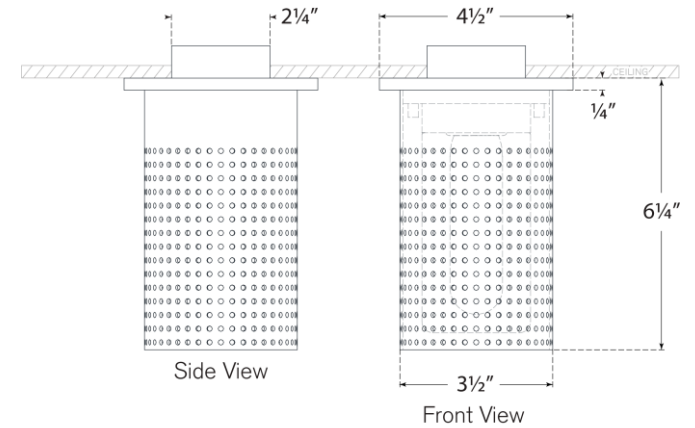

TEAR SHEET

Precision Short Monopoint Flush Mount

Item # KW 4053PN-WG

Designer: Kelly Wearstler

Height: 6.25"

Width: 3.5"

Canopy: 4.5" Round

Finishes: AB, BZ, PN

Glass Options: WG

Socket: E26 Keyless

Wattage: 8 LED T10

Weight: 3 Pounds

Bottom View