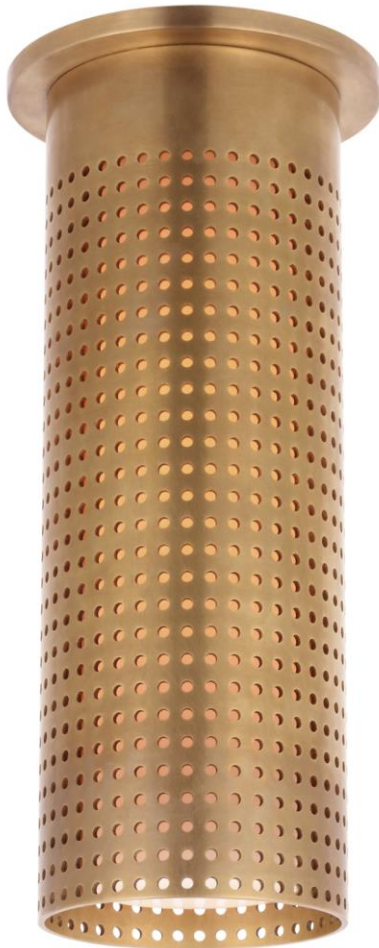

TEAR SHEET

Precision Tall Monopoint Flush Mount

Item # KW 4064AB-WG

Designer: Kelly Wearstler

Height: 10.25"

Width: 3.5"

Canopy: 4.5" Round

Finishes: AB, BZ, PN

Glass Options: WG

Socket: E26 Keyless

Wattage: 8 LED T10

Weight: 4 Pounds

Bottom View