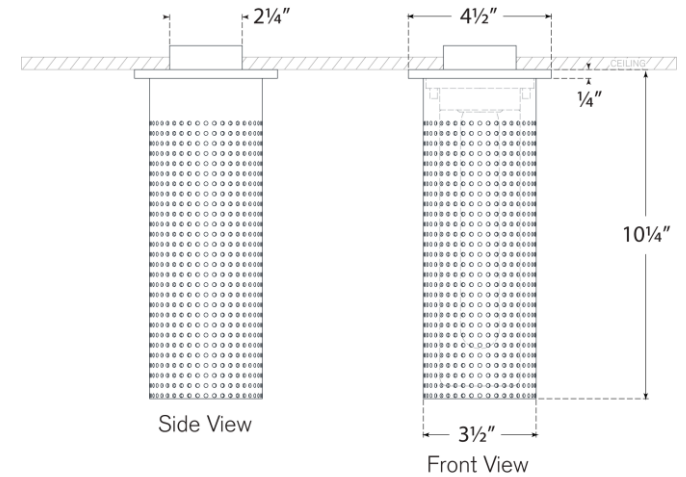

TEAR SHEET

Precision Tall Monopoint Flush Mount

Item # KW 4064BZ-WG

Designer: Kelly Wearstler

Height: 10.25"

Width: 3.5"

Canopy: 4.5" Round

Finishes: AB, BZ, PN

Glass Options: WG

Socket: E26 Keyless

Wattage: 8 LED T10

Weight: 4 Pounds

Bottom View