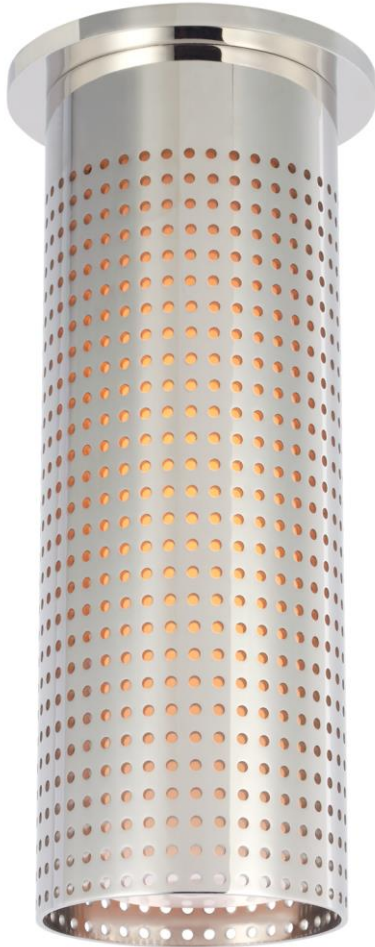

# TEAR SHEET

## Precision Tall Monopoint Flush Mount

Item # KW 4064PN-WG

Designer: Kelly Wearstler

Height: 10.25"

Width: 3.5"

Canopy: 4.5" Round

Finishes: AB, BZ, PN

Glass Options: WG

Socket: E26 Keyless

Wattage: 8 LED T10

Weight: 4 Pounds

Bottom View