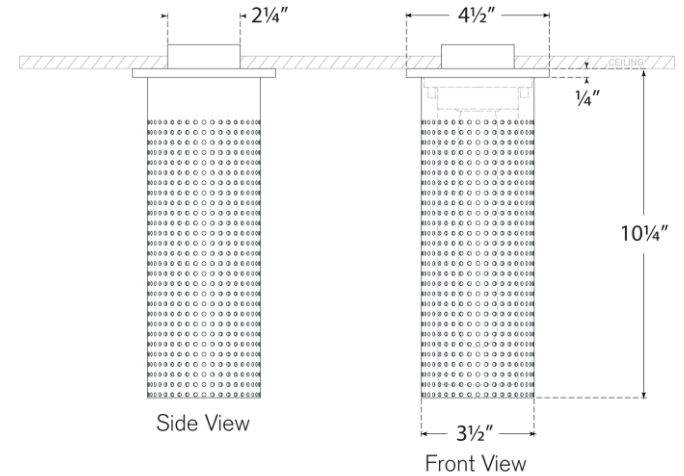

## Precision Tall Monopoint Flush Mount

Item # KW 4064PN-WG

Designer: Kelly Wearstler

Height: 10.25"

Width: 3.5"

Canopy: 4.5" Round

Finishes: AB, BZ, PN

Glass Options: WG

Socket: E26 Keyless

Wattage: 8 LED T10

Weight: 4 Pounds

Bottom View