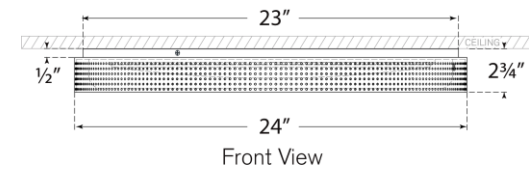

TEAR SHEET

Precision 24" Round Flush Mount

Item # KW 4083PN-WG

Designer: Kelly Wearstler

Height: 2.75"

Width: 24"

Canopy: 23" Round

Finishes: AB, BZ, PN

Glass Options: WG

Lightsource: Dedicated LED

Wattage: 35w (4200lm)

Weight: 34 Pounds

Front View

Bottom View