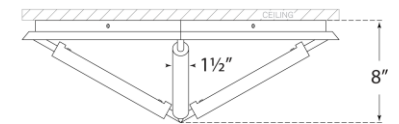

TEAR SHEET

Appareil Large Flush Mount

Item # KW 4700PN

Designer: Kelly Wearstler

Height: 8"

Width: 17.5"

Canopy: 16" square

Finishes: PN

Lightsource: Dedicated LED

Wattage: 35w (2800lm)

Weight: 18 Pounds

Note: UL Only

Bottom View

Side View