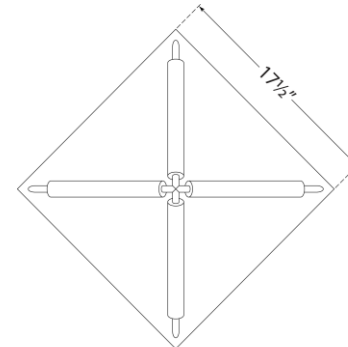

TEAR SHEET

Appareil Large Flush Mount

Item # KW 4700PN

Designer: Kelly Wearstler

Height: 8"

Width: 17.5"

Canopy: 16" square

Finishes: PN

Lightsource: Dedicated LED

Wattage: 35w (2800lm)

Weight: 18 Pounds

Note: UL Only

Bottom View

Side View